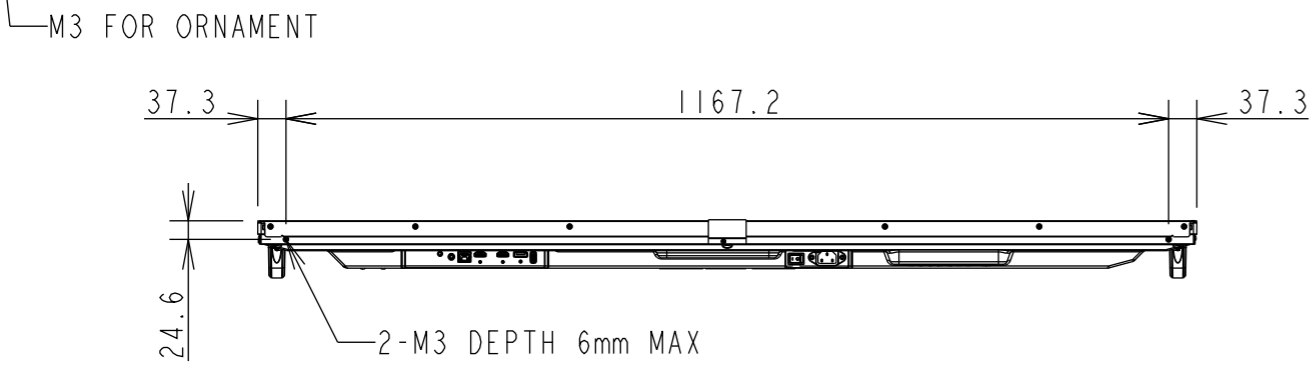

ME551 OUTLINE

UNIT	mm
MODEL	ME551
SCALE	1/10
Sharp NEC Display solutions 2020/11/09	