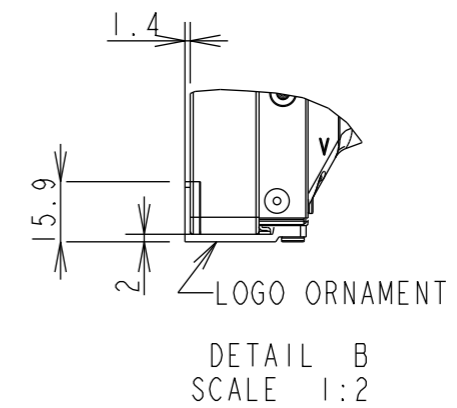

ME551 OUTLINE

UNIT	mm
MODEL	ME551
SCALE	1/10
Sharp NEC Display solutions 2020/11/09	