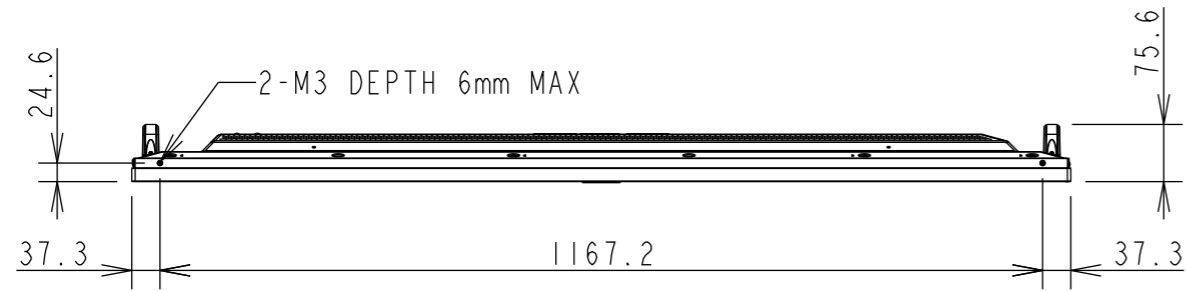

ME551 OUTLINE

UNIT	mm
MODEL	ME551
SCALE	1/10
Sharp NEC Display solutions 2020/11/09	