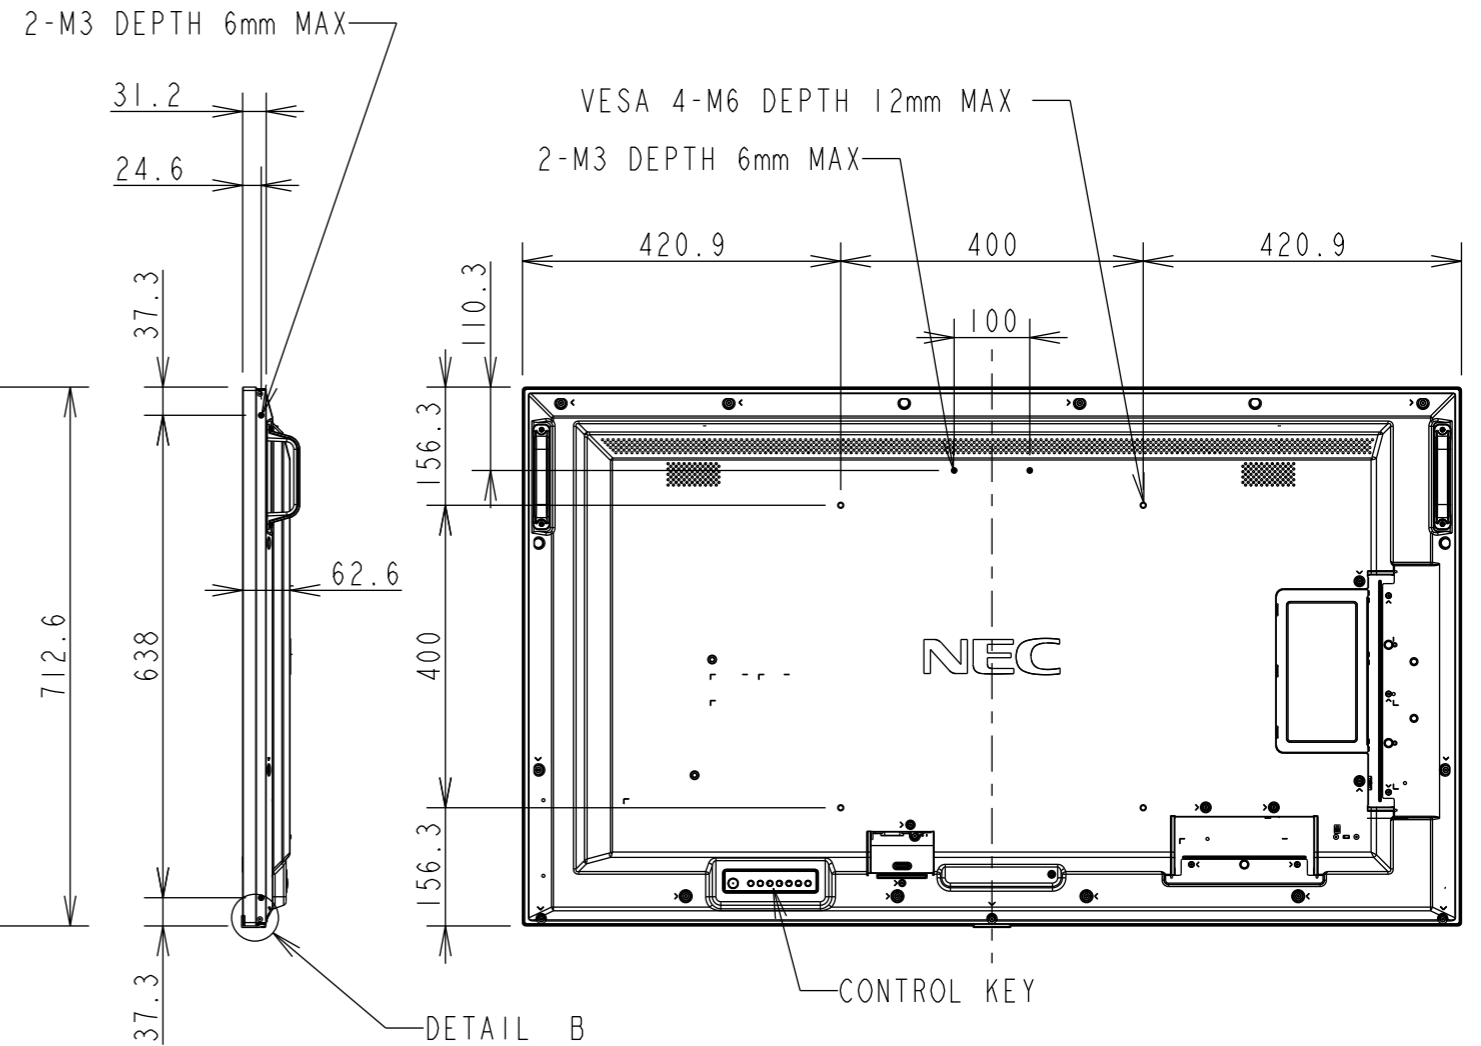

ME551 OUTLINE

UNIT	mm
MODEL	ME551
SCALE	1/10
Sharp NEC Display solutions 2020/11/09	