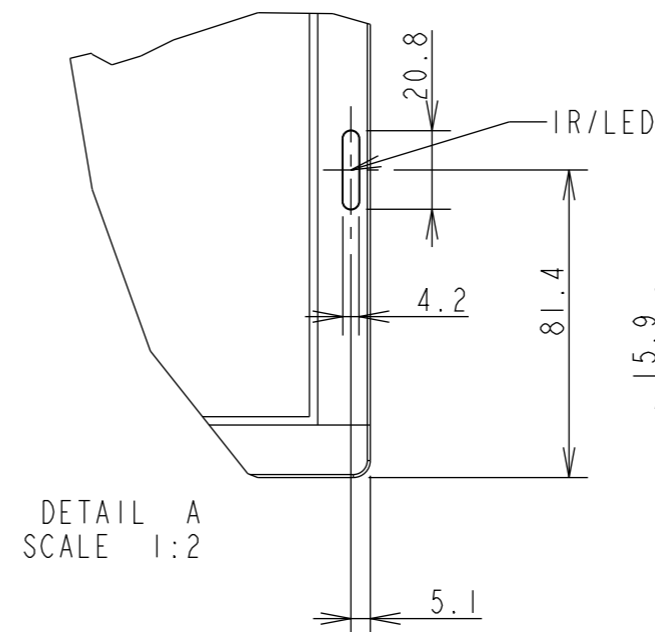

ME551 OUTLINE

UNIT	mm
MODEL	ME551
SCALE	1/10
Sharp NEC Display solutions 2020/11/09	