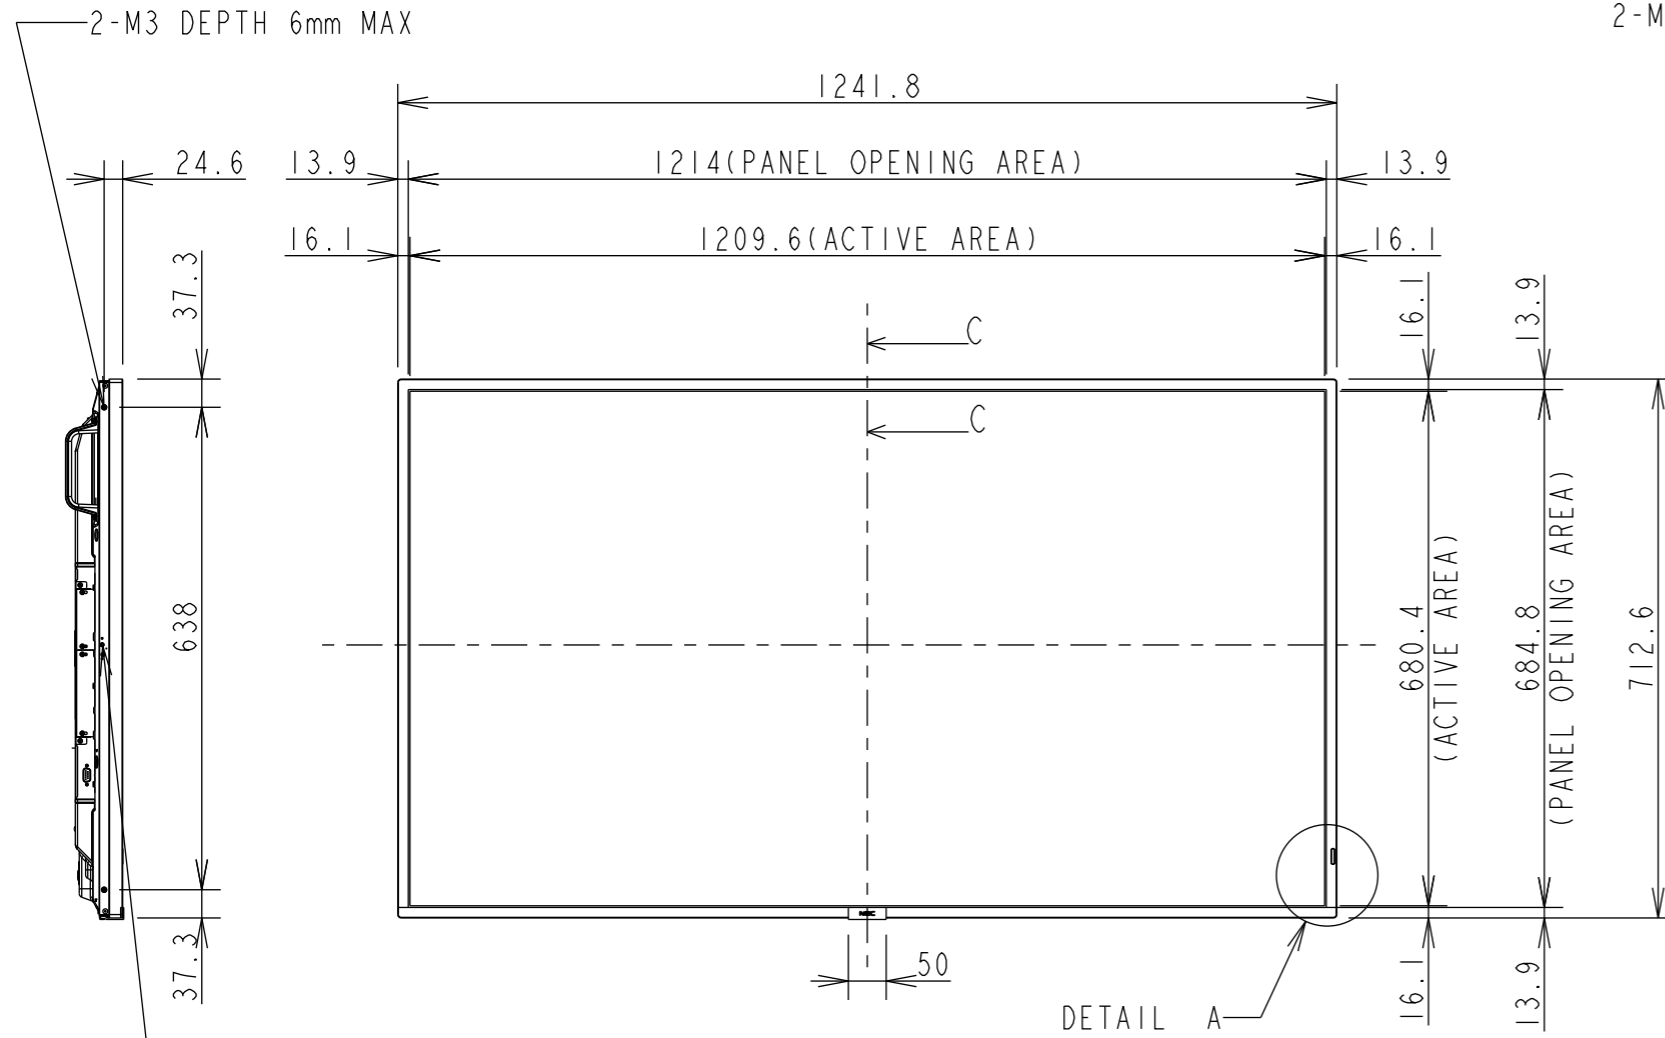

ME551 OUTLINE

UNIT	mm
MODEL	ME551
SCALE	1/10
Sharp NEC Display solutions 2020/11/09	