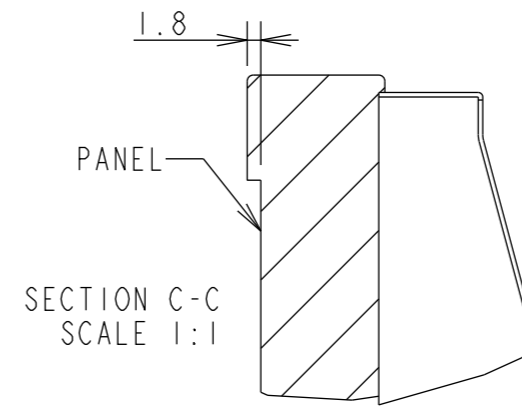

ME551 OUTLINE

UNIT	mm
MODEL	ME551
SCALE	1/10
Sharp NEC Display solutions 2020/11/09	